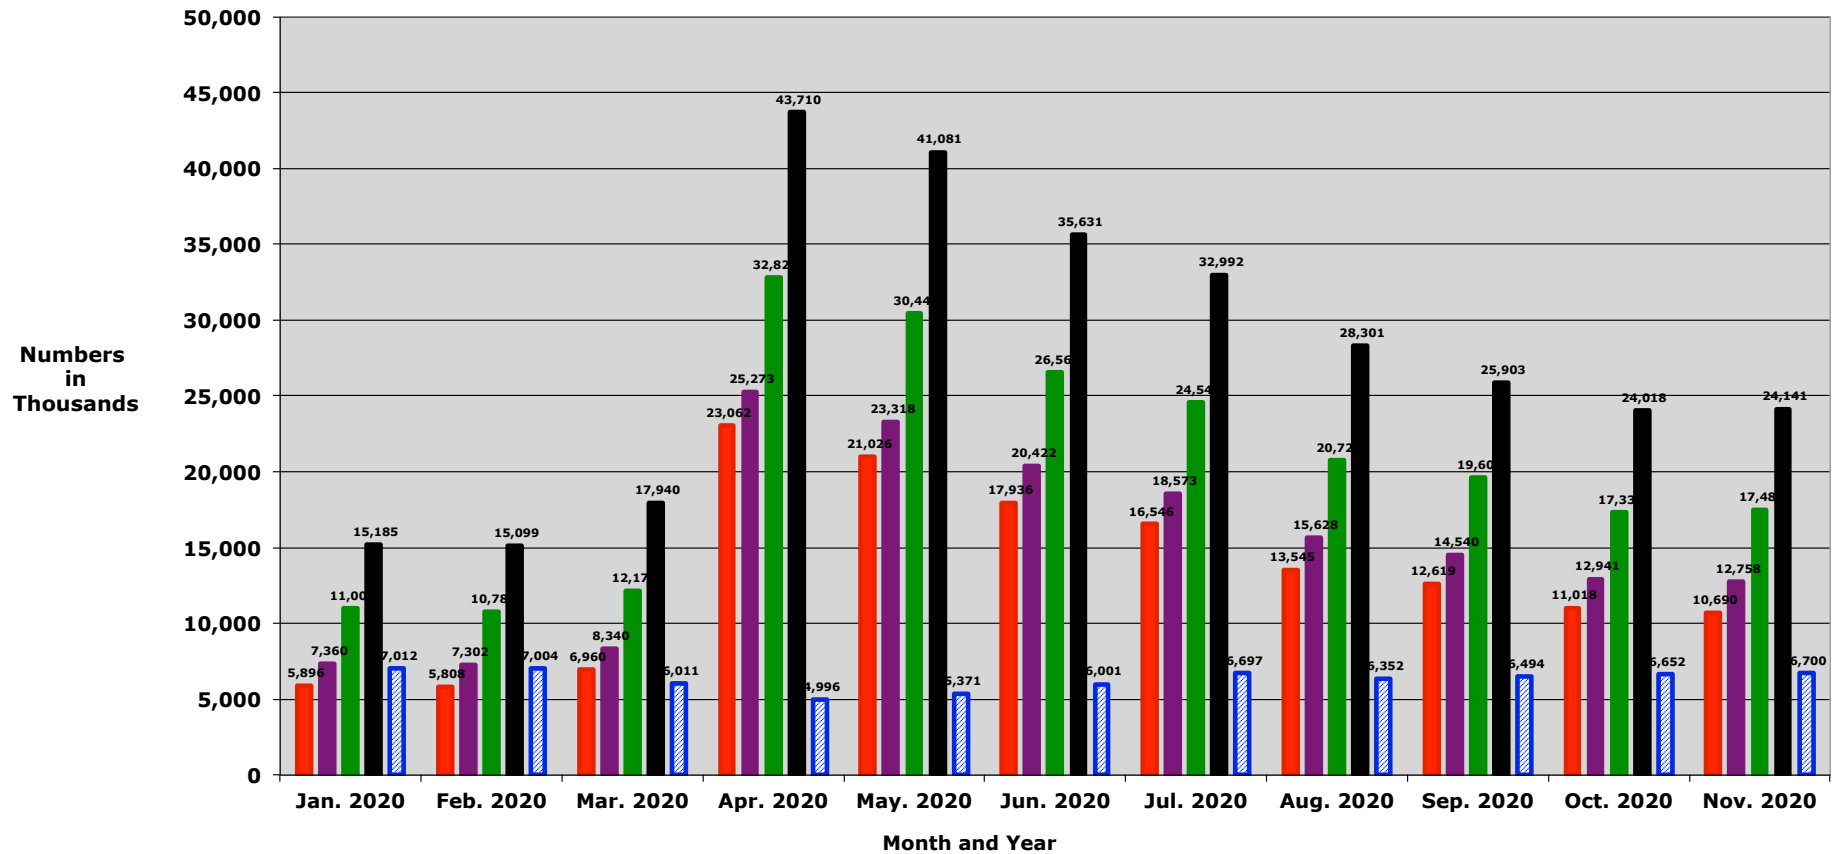

US Job Seekers vs. Job Vacancies: December 2000 - November 2020

- All Who Want a Job + Employed Part-Time For Economic Reasons
- All Who Want a Job Now (includes Officially Unemployed)
- Want A Job Now, Searched in 12 Months (includes Officially Unemployed)
- Officially Unemployed: Sought Work in Last 4 Weeks
- Job Vacancies (Total Non-Farm US) (Last Month Estimated)

Data Source: See last slide

US Job Seekers v Job Vacancies: January 2000 - November 2020

- Officially Unemployed: Sought Work in Last 4 Weeks
- Want A Job Now, Searched in 12 Months (includes Officially Unemployed)
- All Who Want a Job Now (includes Officially Unemployed)
- All Who Want a Job + Employed Part-Time For Economic Reasons
- ▨ Job Vacancies (Total Non-Farm US)

Data Source: See next slide

US Job Seekers v Job Vacancies:

Source: Bureau of Labor Statistics, US Dept. of Labor

Series ID Number: LNS13023621, LNS13023705, LNS13023557, and LNS13023569

Persons 16 years and over who had no employment during the reference week, were available for work, and had made specific efforts to find employment during the 4-week period ending with the reference week. Reason for looking for work: