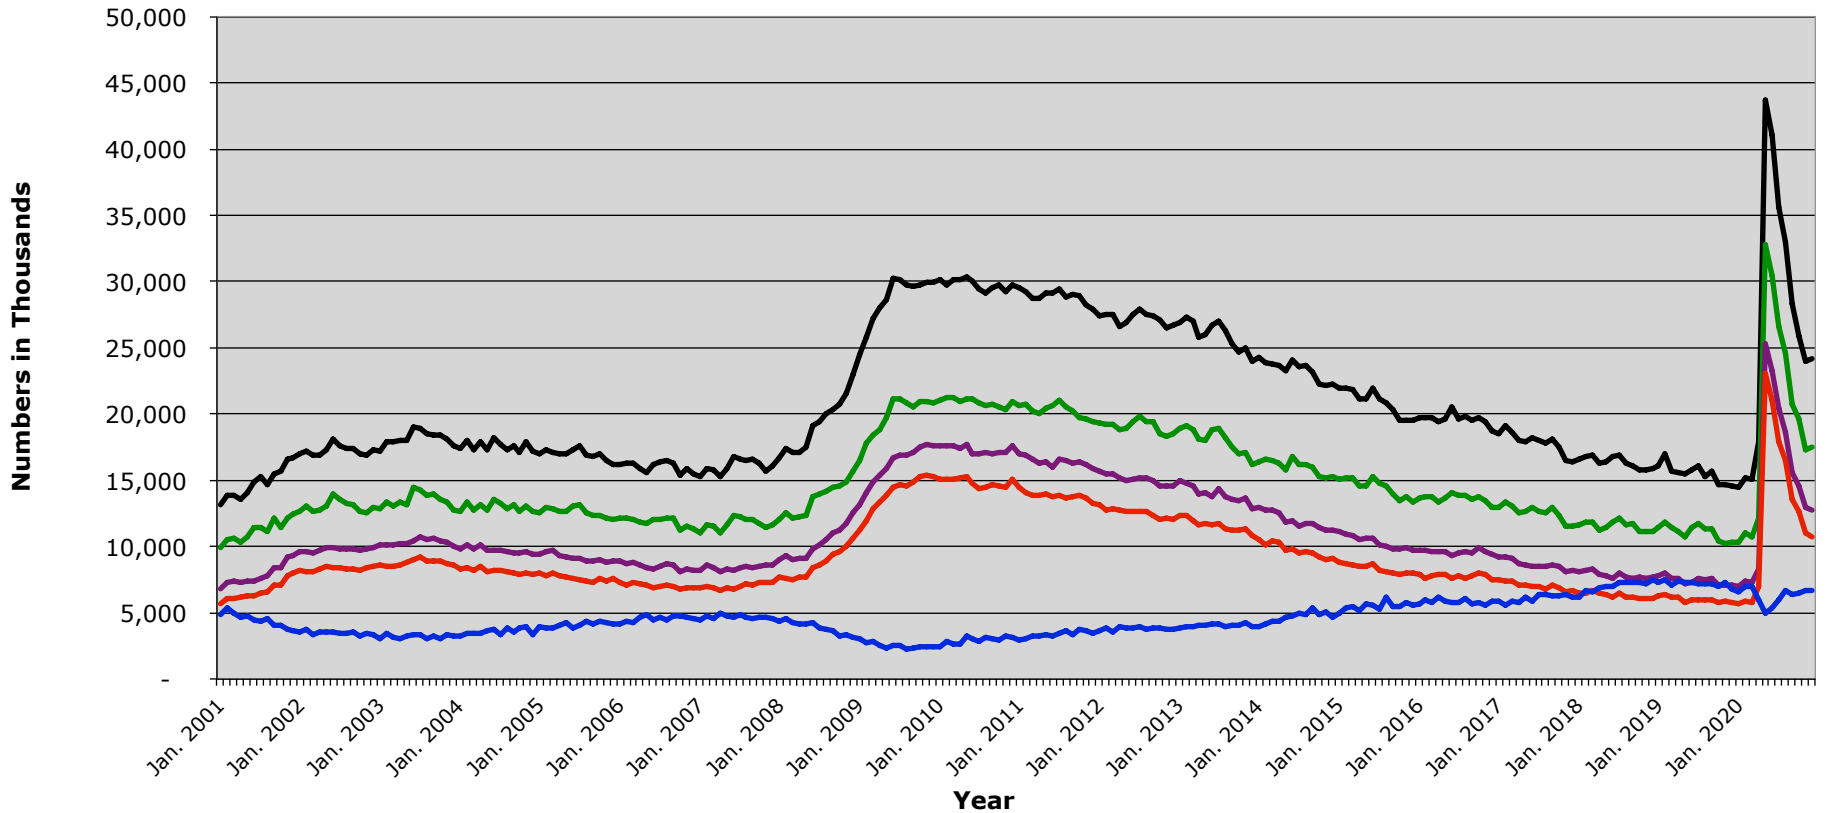

US Job Seekers vs. Job Vacancies: December 2000 - November 2020

- All Who Want a Job + Employed Part-Time For Economic Reasons
- All Who Want a Job Now (includes Officially Unemployed)
- Want A Job Now, Searched in 12 Months (includes Officially Unemployed)
- Officially Unemployed: Sought Work in Last 4 Weeks
- Job Vacancies (Total Non-Farm US) (Last Month Estimated)

Data Source: See last slide

US Job Seekers v Job Vacancies: January 2000 - November 2020

- Officially Unemployed: Sought Work in Last 4 Weeks
- Want A Job Now, Searched in 12 Months (includes Officially Unemployed)
- All Who Want a Job Now (includes Officially Unemployed)
- All Who Want a Job + Employed Part-Time For Economic Reasons
- ▨ Job Vacancies (Total Non-Farm US)

Data Source: See next slide

US Job Seekers v Job Vacancies:

Source: Bureau of Labor Statistics, US Dept. of Labor

Series ID Number: LNS13023621, LNS13023705, LNS13023557, and LNS13023569

Persons 16 years and over who had no employment during the reference week, were available for work, and had made specific efforts to find employment during the 4-week period ending with the reference week. Reason for looking for work: